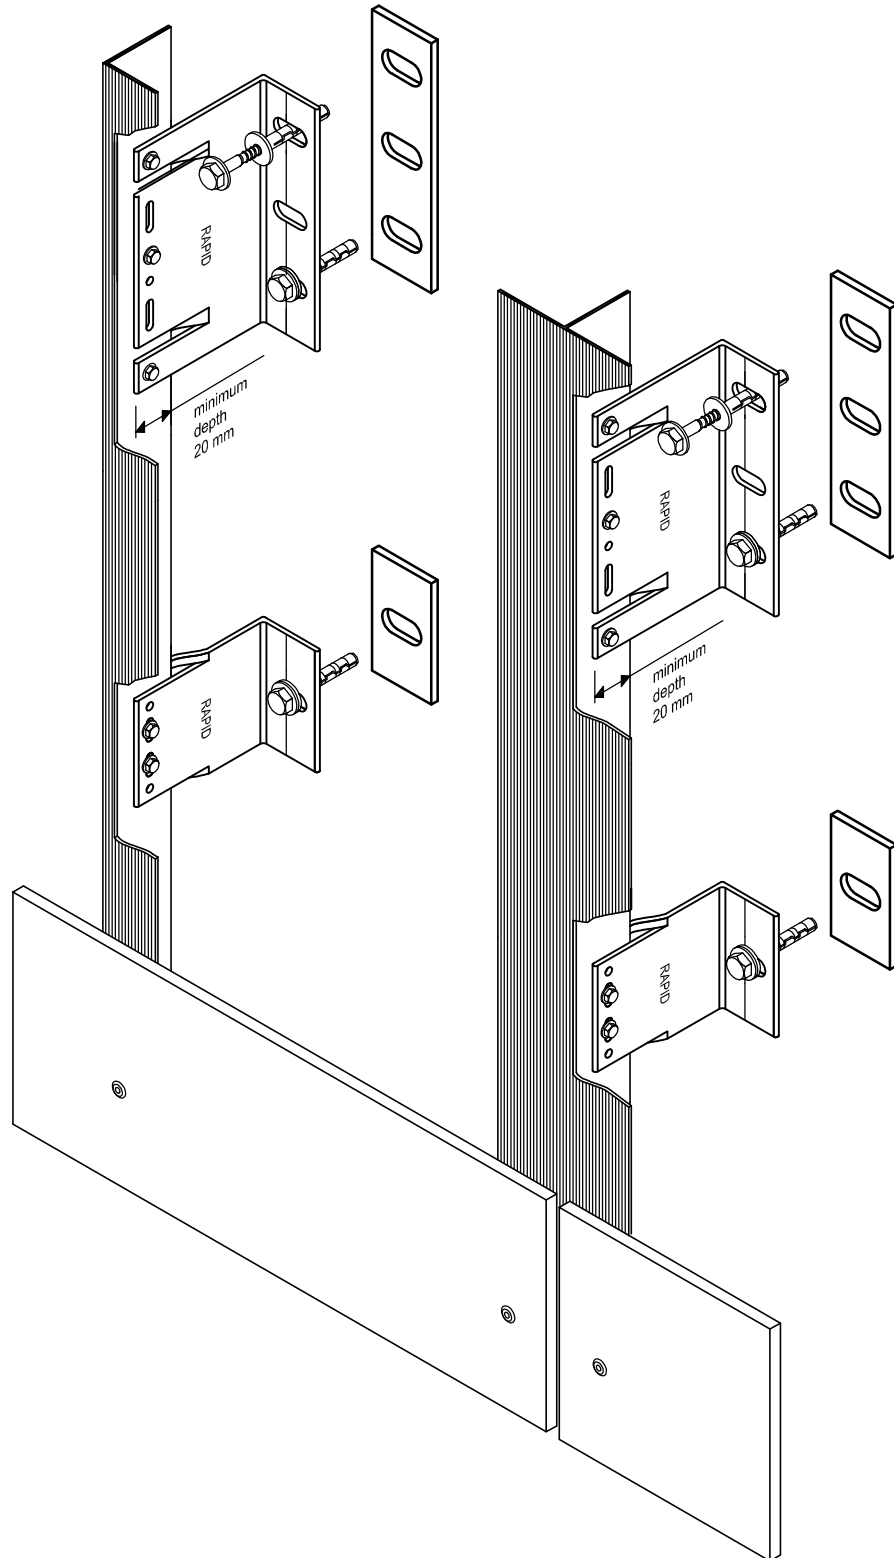

Sub framing - System NFT-SL RAPID 210

SWISSPEARL panel, fastened by rivets

Detail is subject to modification anytime

Comply with code / regulations for anchors