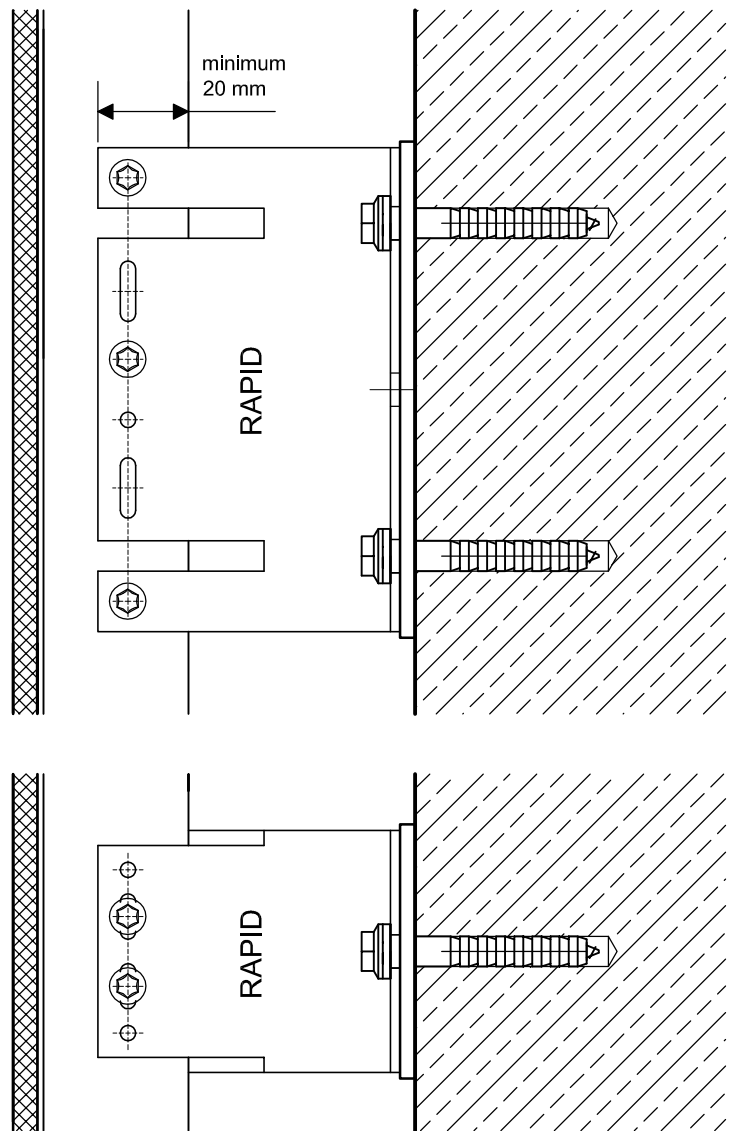

Sub framing - System NFT-SL RAPID 210

VERTICAL SECTION Wall brackets

**TYPE FP-A
FIXED**

**TYPE GP-A
SLIPPING**

Detail is subject to modification anytime

Comply with code / regulations for anchors