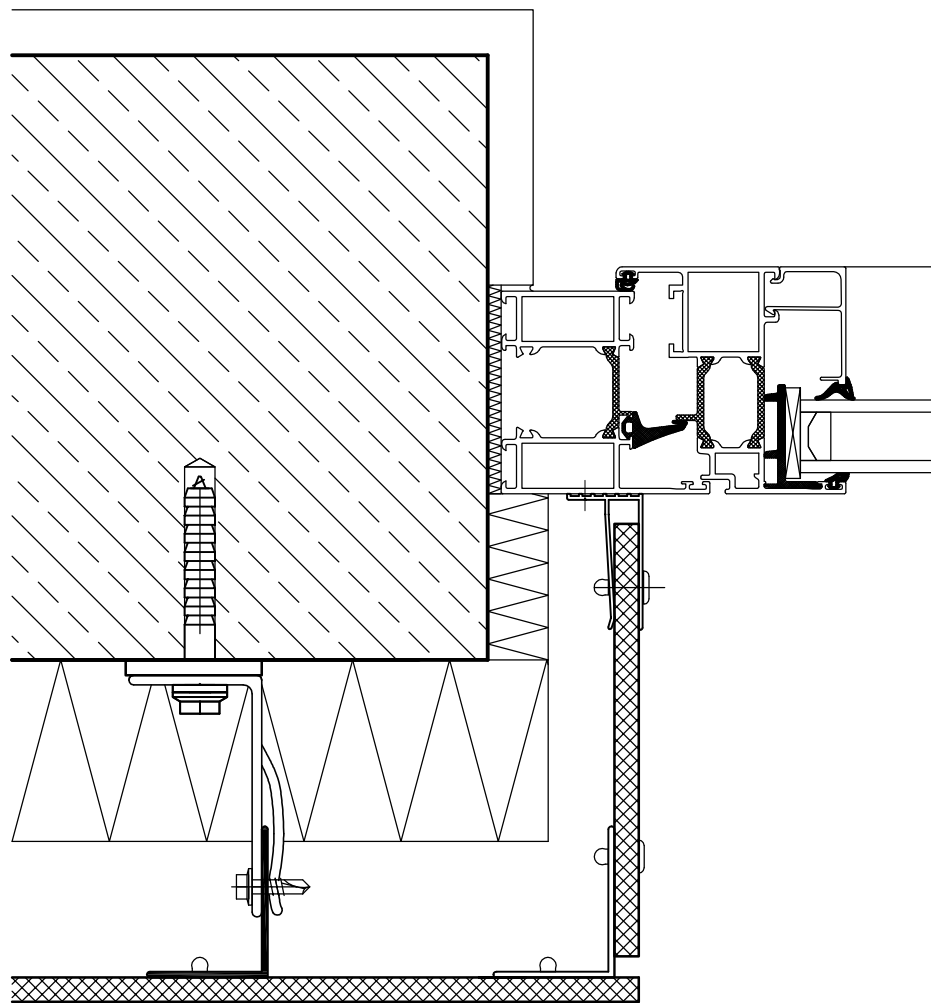

Sub framing - System NFT-SL RAPID 210

PLAN VIEW Window jamb

Detail is subject to modification anytime

Comply with code / regulations for anchors