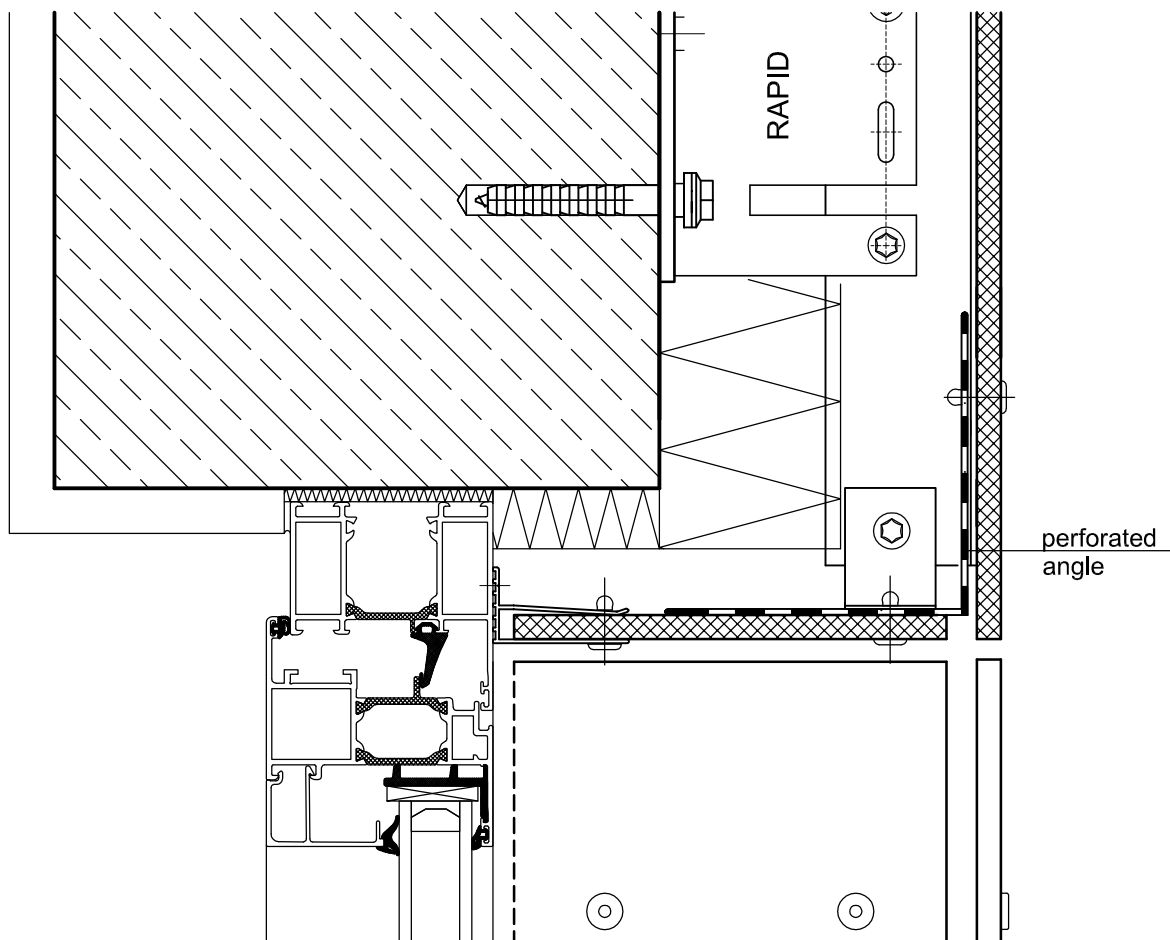

Sub framing - System NFT-SL RAPID 210

VERTICAL SECTION - Window head

Detail is subject to modification anytime

Comply with code / regulations for anchors