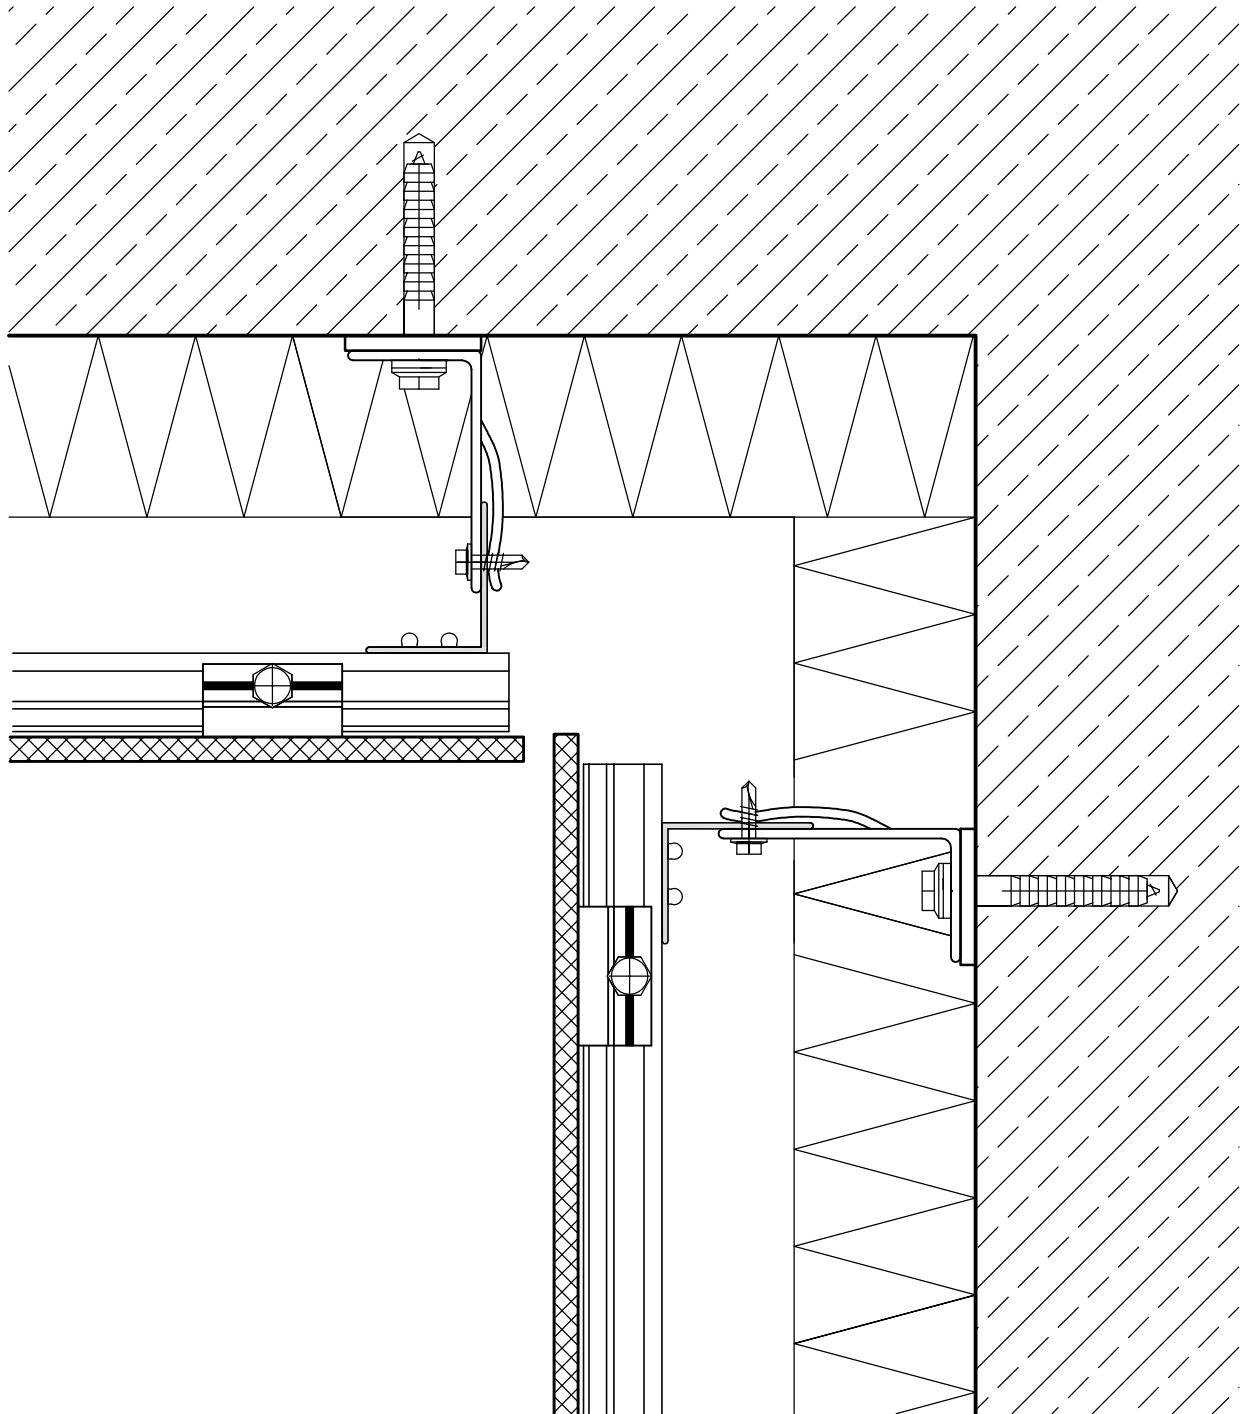

Subframe - System NFT-SL RAPID 850

Concealed panel fastening SWP Σ 8

section horizontal - inside corner

subject to alterations

comply with approval regulations